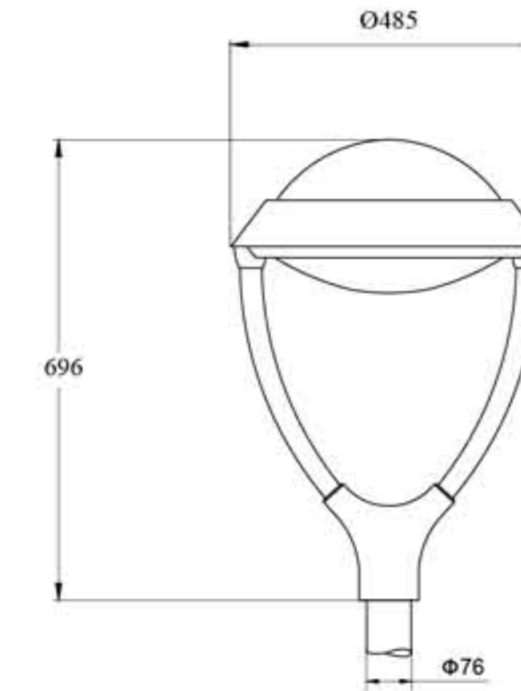

KTSL7514

www.kontakledlight.com

Led Garden Lighting / 庭院灯

灯具尺寸 Product Dimensions(mm)

产品说明：

整体铝压铸外壳
二次配光技术
超白钢化玻璃
整体密封结构

Product description:

whole body Die cast aluminum housing
Double photometric diffuser technology
Supper white toughened glass
Sealed lamp housing

配置数据 / Configuration Data:

产品型号 Product Code	额定功率 Rated Power	初始光通量 Luminous Flux			毛净重 G.W/N.W	包装尺寸 Packing Size
		WW	NW	CW		
KTSL7514(15)	35W	2722	2821	2910	8.5/7.5(kgs)	490x490x650mm
KTSL7514(20)	45W	4108	4227	4356	8.5/7.5(kgs)	490x490x650mm
KTSL7514(25)	55W	4950	5148	5336	8.5/7.5(kgs)	490x490x650mm