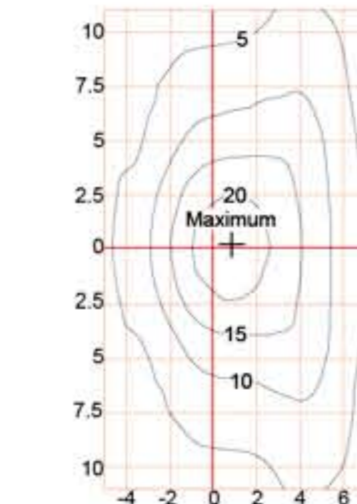

配光曲线 Polar Diagram

Type1