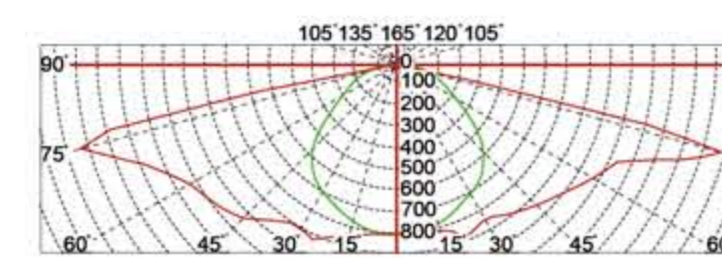

KTSL7514

www.kontakledlight.com

Led Garden Lighting / 庭院灯

灯具尺寸 Product Dimensions(mm)

产品说明：

整体铝压铸外壳
二次配光技术
超白钢化玻璃
整体密封结构

Product description:

whole body Die cast aluminum housing
Double photometric diffuser technology
Supper white toughened glass
Sealed lamp housing

配置数据 / Configuration Data:

产品型号 Product Code	额定功率 Rated Power	初始光通量 Luminous Flux			毛净重 G.W/N.W	包装尺寸 Packing Size
		WW	NW	CW		
KTSL7514(15)	35W	2722	2821	2910	8.5/7.5(kgs)	490x490x650mm
KTSL7514(20)	45W	4108	4227	4356	8.5/7.5(kgs)	490x490x650mm
KTSL7514(25)	55W	4950	5148	5336	8.5/7.5(kgs)	490x490x650mm

参考颜色 Reference color : RAL 7015 RAL 9005

配光曲线 Polar Diagram

Type1

Type2

Type3