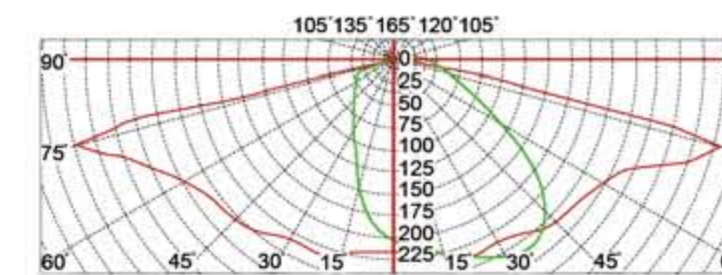

配光曲线 Polar Diagram

Type1